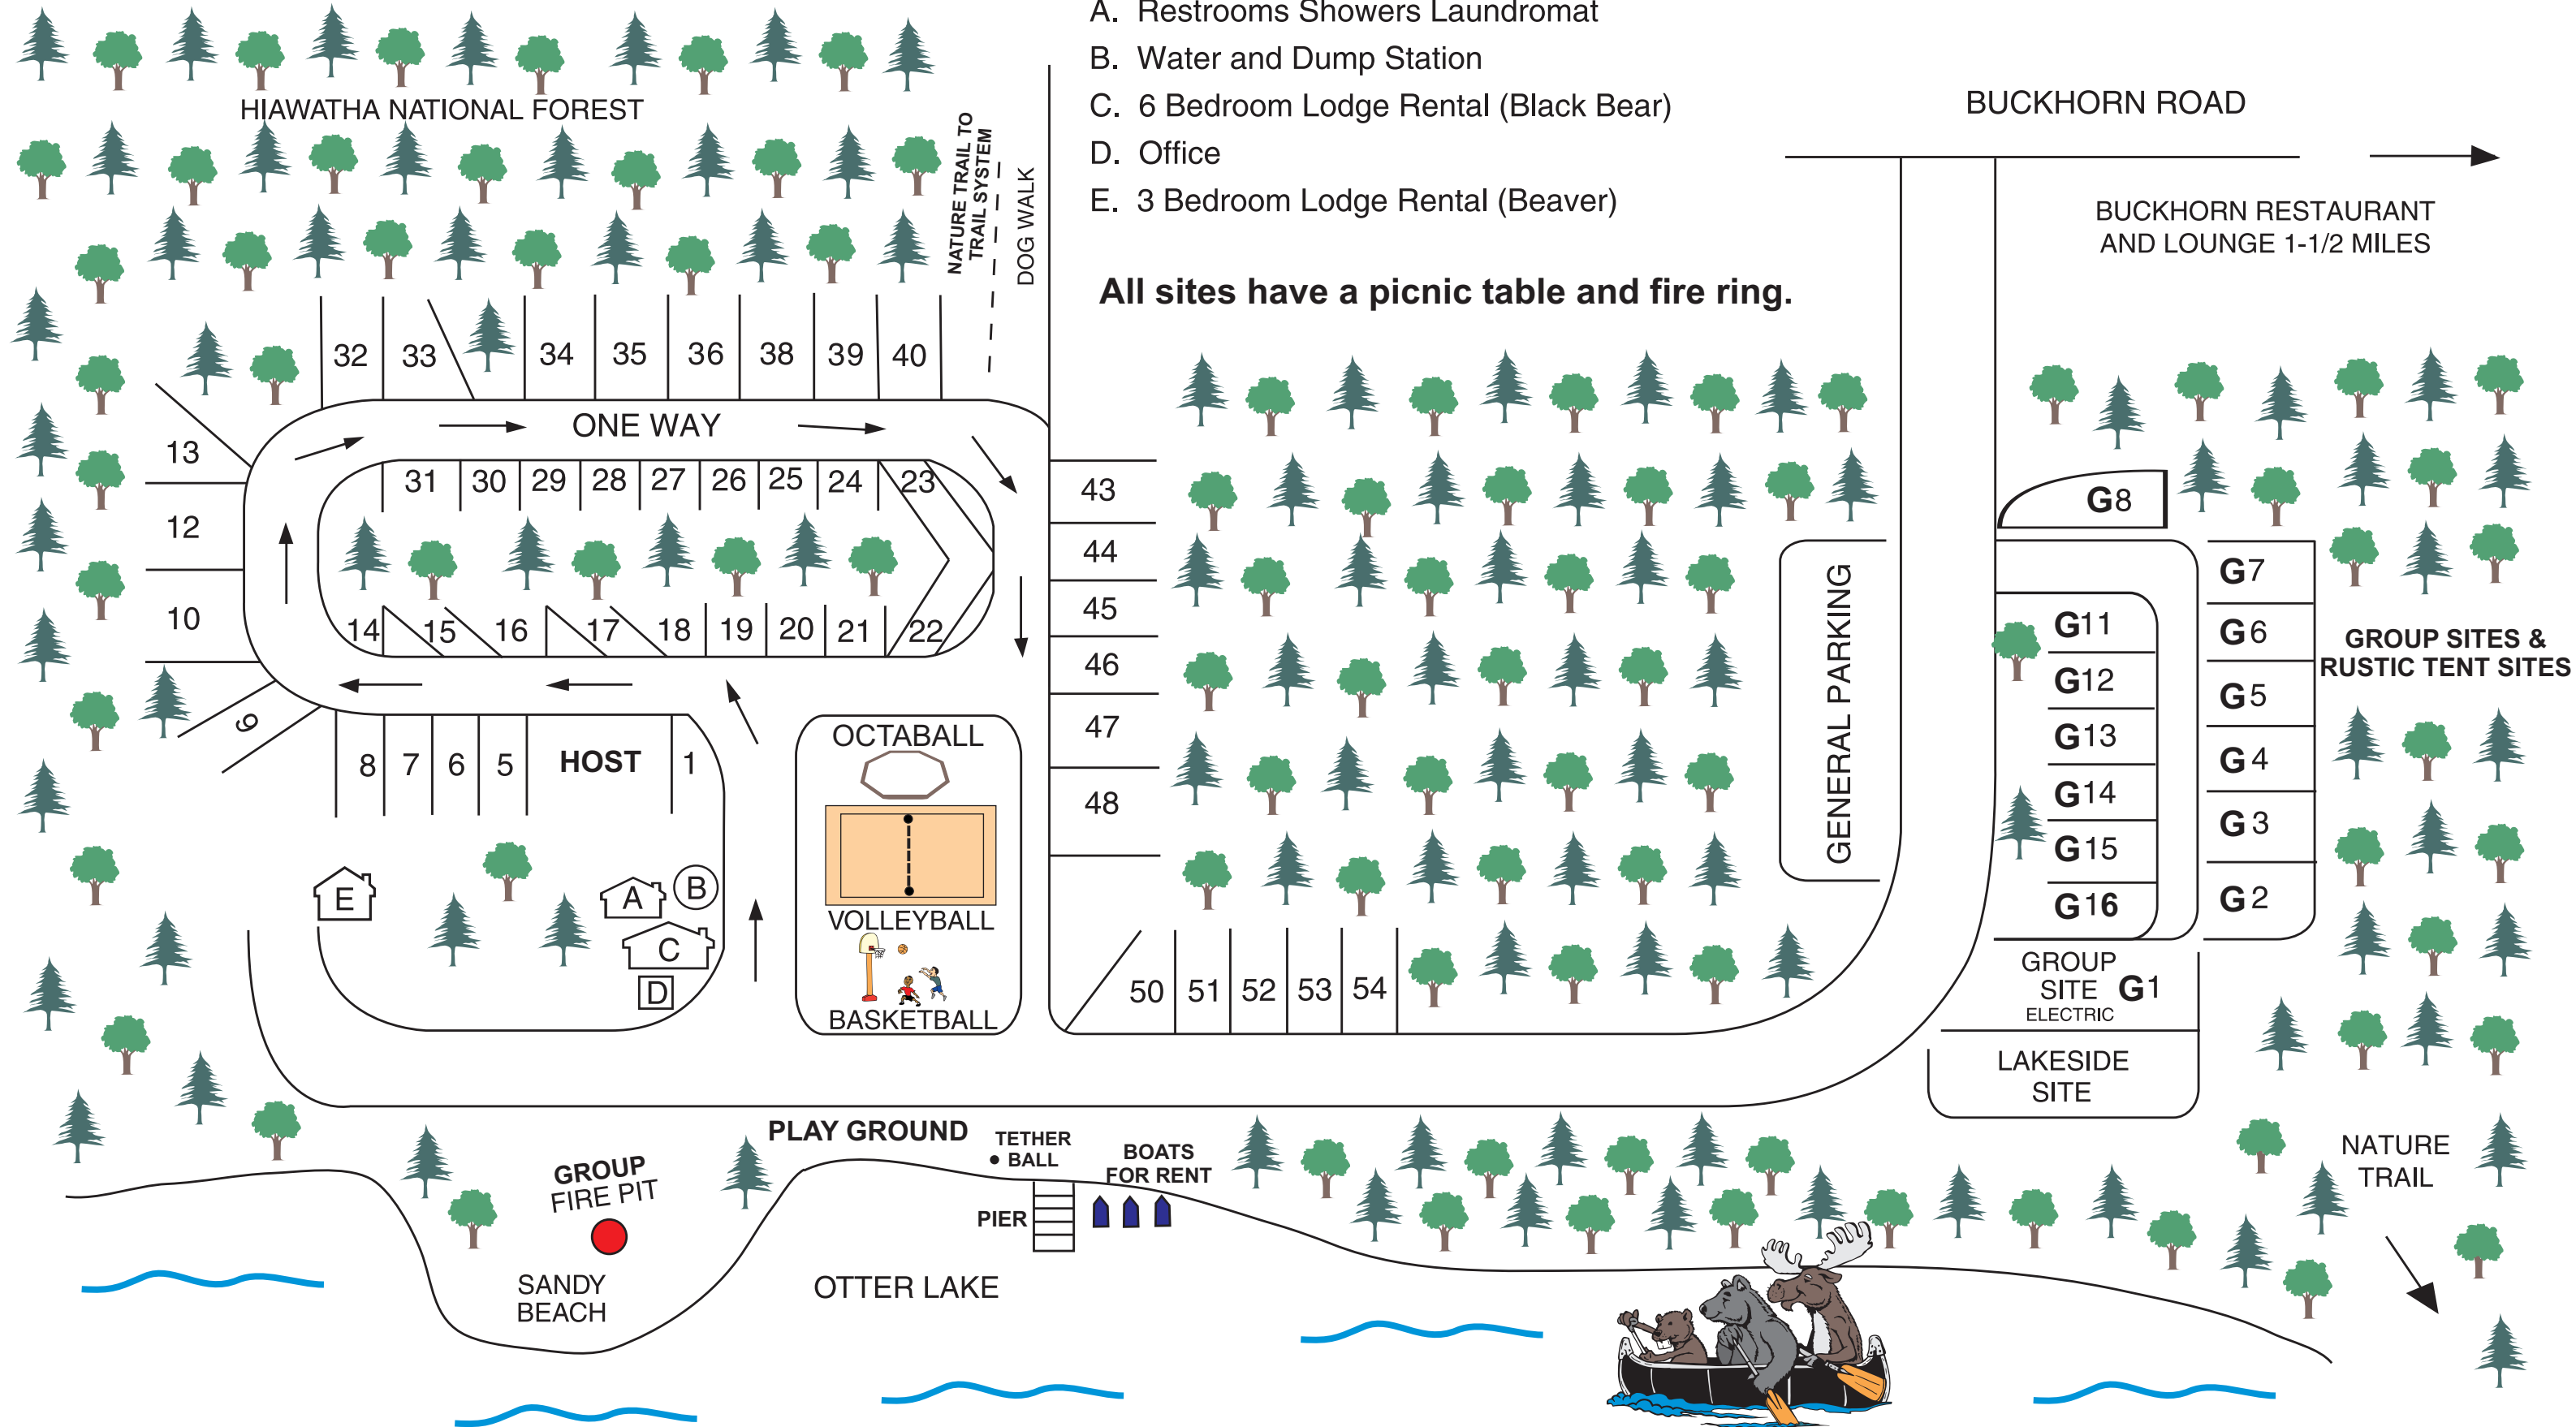

OTTER LAKE LODGES AND CAMPGROUND

- A. Restrooms Showers Laundromat
- B. Water and Dump Station
- C. 6 Bedroom Lodge Rental (Black Bear)
- D. Office
- E. 3 Bedroom Lodge Rental (Beaver)

All sites have a picnic table and fire ring.

BUCKHORN ROAD

BUCKHORN RESTAURANT AND LOUNGE 1-1/2 MILES

HIAWATHA NATIONAL FOREST

NATURE TRAIL TO TRAIL SYSTEM
DOG WALK

32 33 34 35 36 38 39 40

ONE WAY

13 12 10
31 30 29 28 27 26 25 24 23
14 15 16 17 18 19 20 21 22

GROUP SITE G1
ELECTRIC

LAKESIDE SITE

PLAY GROUND

GROUP FIRE PIT

SANDY BEACH

OTTER LAKE

TETHER BALL
PIER

BOATS FOR RENT

NATURE TRAIL